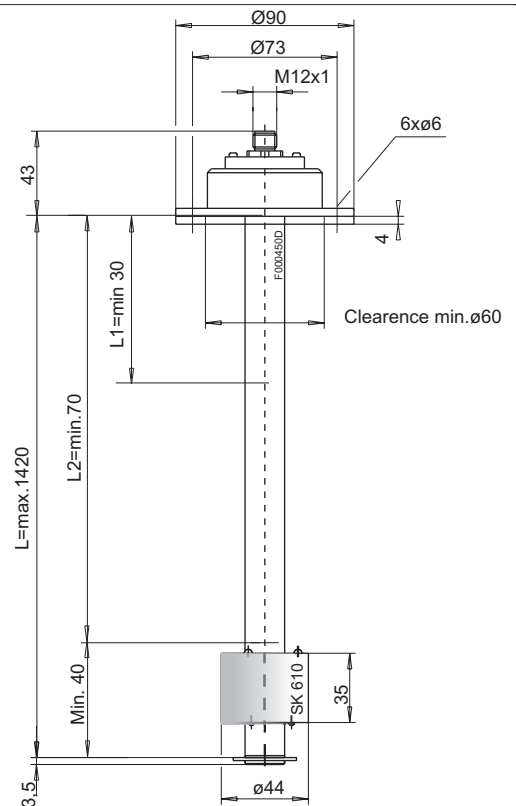

Единый адрес: beh@nt-rt.ru **Веб-сайт:** www.bhr.nt-rt.ru

Модифицированные приборы NS 61-39 D 933 Buhler

Level Control NS 61-39 D 933

- VW Specification -

Technical Data

Operating pressure max.	1 bar
Operating temperature max.	80 °C
Spec. gravity of fluid min.	0.8 kg/dm ³

Material:

Float SK 610	hard PU
Switch tube	brass
Flange	PA 6

Level contacts

K10	
Function	NO
Min. distance of contact	40 mm
Max. voltage	24 V
Max. current	0.5 A
Contact load	10 VA

Connector socket

M12 (with female plug fixed)	
Protection class	IP 67
LED-female plug not included in delivery	

Wiring diagram

All figures at empty reservoir

Order Information

Type	Part No.	L	L1	L2
NS 61-39 D 933	10101399	Variable	Variable NO*	Variable NO*

NO = normally open

we reserve the right to amend specifications