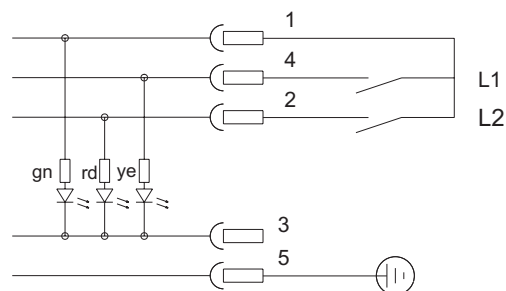

Единый адрес: beh@nt-rt.ru **Веб-сайт:** www.bhr.nt-rt.ru

Модифицированные приборы NS 61-39 D 933 Buhler

Level Control NS 61-39 D 933

- VW Specification -

Technical Data

Operating pressure max.	1 bar
Operating temperature max.	80 °C
Spec. gravity of fluid min.	0.8 kg/dm ³

Material:

Float SK 610	hard PU
Switch tube	brass
Flange	PA 6

Level contacts

K10	
Function	NO
Min. distance of contact	40 mm
Max. voltage	24 V
Max. current	0.5 A
Contact load	10 VA

Connector socket

M12 (with female plug fixed)	
Protection class	IP 67
LED-female plug not included in delivery	

Wiring diagram

All figures at empty reservoir

Order Information

Type	Part No.	L	L1	L2
NS 61-39 D 933	10101399	Variable	Variable NO*	Variable NO*

NO = normally open

we reserve the right to amend specifications