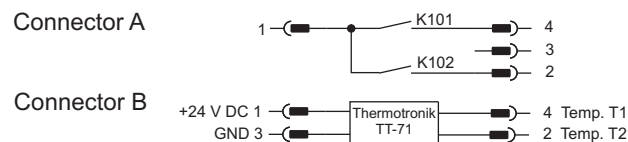

Fluidcontrolterminal G3/4 tedrive

- tedrive Germany - Specification -

easyjust

Technical Data

Max. operating pressure 1 bar
Max. operating temperature 80 °C
Min. density of fluid 0.8 kg/dm³

Material

Float SK 610 hard PU
Switch tube brass
Stilling tube brass
Housing material PA 12
Flange galvanised steel
Breather retention rate SM-L (3 µm)

Level contacts

K101 and K102
Function L1 = NO / L2 = NO*
Max. voltage 24 V DC
Max. current 0.5 A
Max. contact load 10 VA
* NO = normally open, NC = normally closed

Temperature sensor

Thermotronic 71
Range of temperature display from -20 to +120 °C / 4° to 248 °F
Alarm indicator range 0 to +99 °C or 32° to 178 °F
Display four digit seven segment-LED-Display
Operating current consumption about 30 -50 mA
Supply voltage 24 VDC ±10 %
Output switches 2 x PNP
T1 = 65°C NC
T2 = 75°C NC
Ambient temperature 0 - 70 °C
Accuracy 1 % of full scale
Resolution 1 °C / 2 °F
Programming 3 button key pad
Connector 2 x M12
Protection class IP 65

Wiring Diagram

All figures at empty reservoir

F000463X