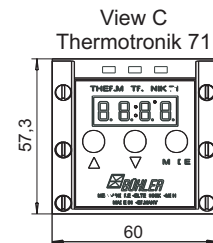

F000462D

We reserve the right to amend specification

Order Information

Type	Part No.	L	L1	L2	T1	T2
FC-T G3/4-75 GETRAG01	1175900301	250 mm	40 mm NO	190 mm NO	65 °C NC	75 °C NC
FC-T G3/4-75 GETRAG02	1175900302	370 mm	40 mm NO	310 mm NO	65 °C NC	75 °C NC

Accessories

Part No. 9144050018 Connecting cable M12x1 with 1 x 5 pole M12 plug cable length: 3,0m