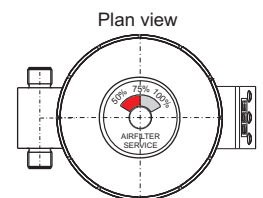

F000462D

We reserve the right to amend specification

Order Information

Type	Part No.	L	L1	L2	T1	T2
FC-T G3/4-75 GETRAG01	1175900301	250 mm	40 mm NO	190 mm NO	65 °C NC	75 °C NC
FC-T G3/4-75 GETRAG02	1175900302	370 mm	40 mm NO	310 mm NO	65 °C NC	75 °C NC

Accessories

Part No. 9144050018 Connecting cable M12x1 with 1 x 5 pole M12 plug cable length: 3,0m