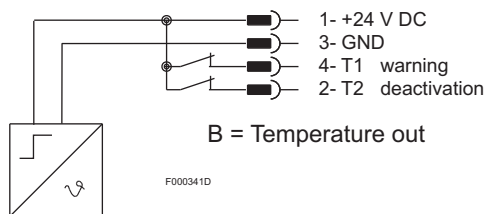

### Thermotronic 71

Range of temperature display from -20 to +120 °C / 4° to 248 °F  
 Alarm indicator range 0 to +99 °C or 32° to 178 °F  
 Programmable set points 2  
 Material housing PA, IP65  
 Display four digit seven segment-LED-display, light emitting diodes

## Wiring Diagram

Normal position: float on top = filled reservoir

We reserve the right to amend specification