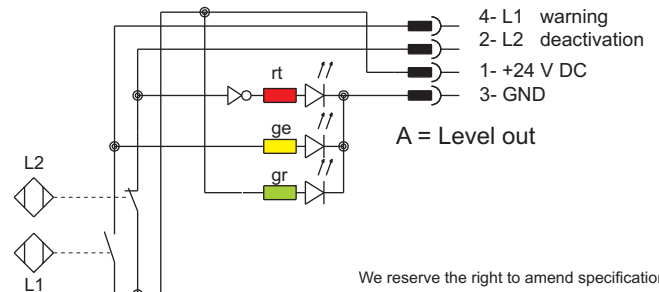

### Thermotronic 71

Range of temperature display from -20 to +120 °C / 4° to 248 °F  
 Alarm indicator range 0 to +99 °C or 32° to 178 °F  
 Programmable set points 2  
 Material housing PA, IP65  
 Display four digit seven segment-LED-display, light emitting diodes

## Wiring Diagram

Normal position: float on top = filled reservoir

We reserve the right to amend specification