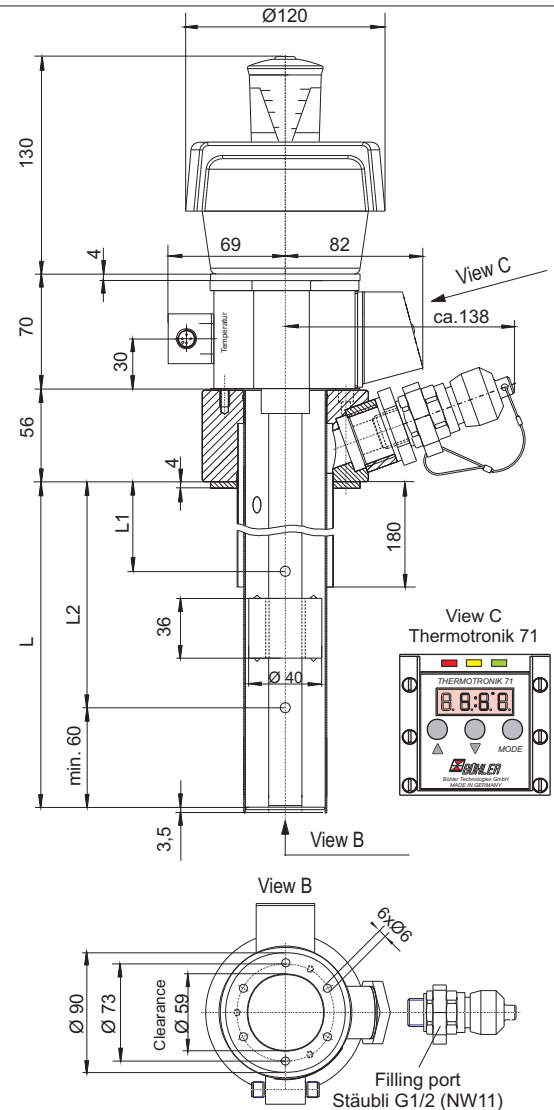

### Level contact

Function K101 and K102  
 NC / NO\*  
 Min. distance between contacts 40 mm  
 Max. voltage 24 V  
 Max. current 0.5 A  
 Max. contact load 10 VA  
 \* NC = normally closed / NO = normally open, all figures at empty reservoir

### Thermotronic 71

Range of temperature display from -20 to +120 °C / 4° to 248 °F  
 Alarm indicator range 0 to +99 °C or 32° to 178 °F  
 Programmable set points 2  
 Material housing PA, IP65  
 Display four digit seven segment-LED-display, light emitting diodes

## Wiring Diagram

Normal position: float on top = filled reservoir

We reserve the right to amend specification

## Order Information

FC-T G1/2-75 VST

Part-no	Connector	Display	L =	L1=	L2=	T1	T2
1175900501	2xM12	yes	250mm	120mm NC *	160mm NO *	50°C / NC *	55°C / NC

NC=normally closed / NO=normally open

Accessories Part No. 9144050018 Connecting cable M12x1 with 1 x 5 pole M12 plug cable length: 3,0m