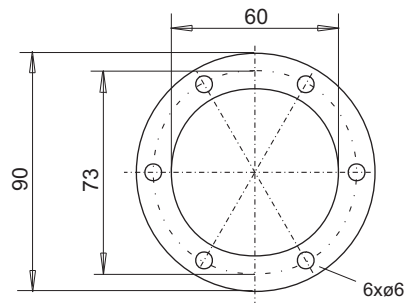

### Level contacts

Function NC / NO\*  
 Min. distance of contact 40 mm  
 Max. voltage 24 V  
 Max. current 0.5 A  
 Max. contact load 10 VA

\* NC = normally closed / NO = normally open

All figures at empty reservoir

## Dimensions (mm)

## Wiring Diagramm

Normal position = at filled reservoir