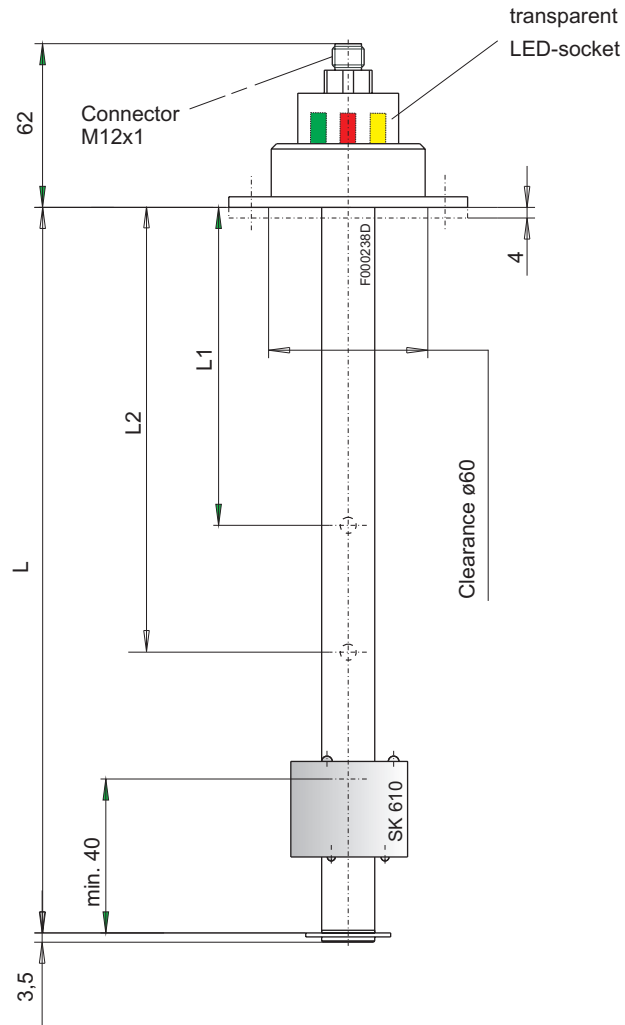

### Material:

Float SK 610 hard PU  
 Switch tube brass  
 Flange PA 6

### Level contacts

Function NC / NO\*  
 Min. distance of contact 40 mm  
 Max. voltage 24 V  
 Max. current 0.5 A  
 Max. contact load 10 VA

\* NC = normally closed / NO = normally open

All figures at empty reservoir

## Dimensions (mm)

## Wiring Diagramm

Normal position = at filled reservoir