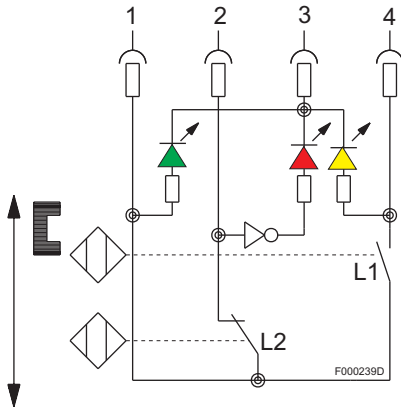

### Male plug

Protection class IP67 with female plug fixed

**M12 x 1 (4 pol.)**

## Dimensions (mm)

## Wiring Diagramm

Normal position = at filled reservoir