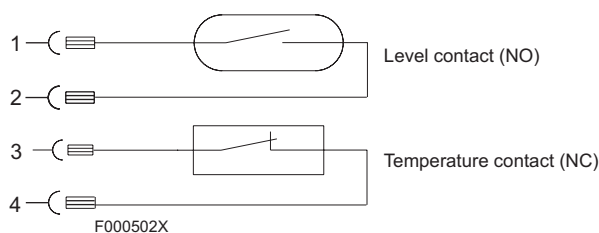

### Connector

male plug M12 x 1 (4 pol. )  
 female plug not in  
 scope of delivery

Protection class IP67 (with female plug fixed)

## Wiring diagram

All figures at empty reservoir