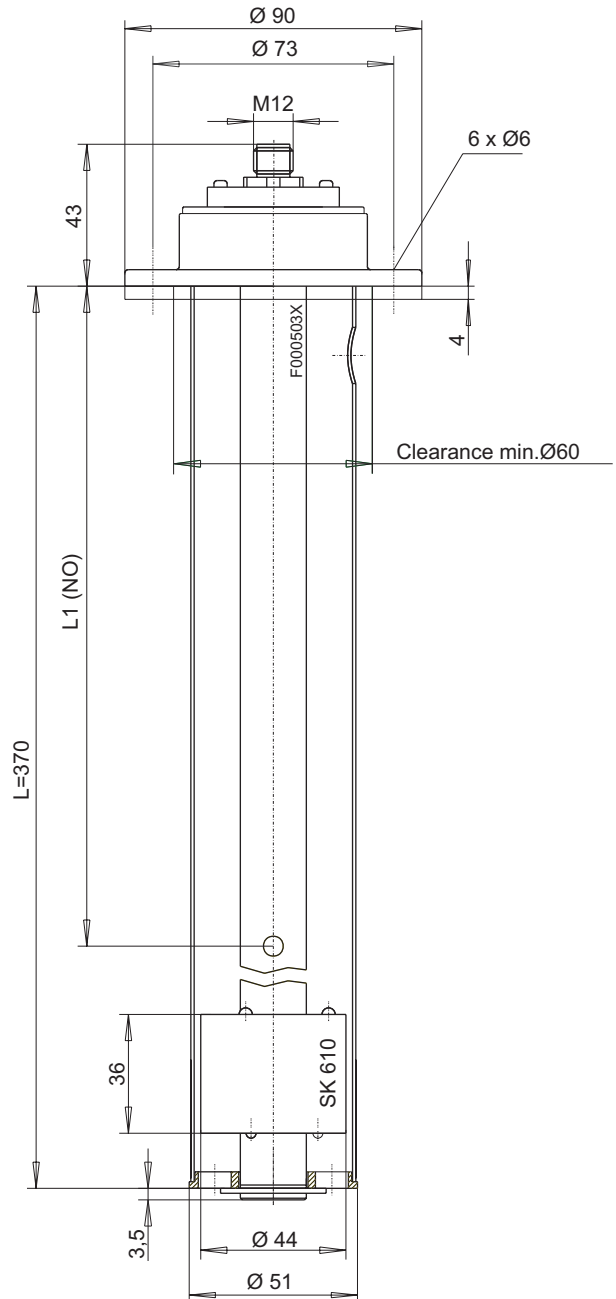

Material

Float SK 610 hard PU
 Switch tube brass
 Flange PA
 Stilling tube brass

Level contacts

K10
 Function NO
 Min. distance of contact 40 mm
 Max. Voltage 24 V
 Max. current 1.0 A
 Max. contact load 10 VA

Temperature contacts

Max. voltage 24 V
 Max. current 2.5 A
 Contact load 100 VA
 Hysteresis 10 K ± 3 K
 Switch point TKÖ-60 = 60 °C NC
 TKÖ-70 = 70 °C NC

Connector

male plug M12 (4 pol.)
 female plug not in
 scope of delivery

Protection class IP67 (with female plug fixed)

Wiring diagram

All figures at empty reservoir

Order information

Type	Part No.	L	L1	Temperature
61-1-TKÖ-70RD-M12-V1	10113099	370 mm	200 mm NO *	70 °C NC *
61-1-TKÖ-70RD-M12-V2	10113199	370 mm	300 mm NO *	70 °C NC *
61-1-TKÖ-60RD-M12-V3	10190199	370 mm	300 mm NO *	60 °C NC *

* NO = normally open, NC = normally closed

Accessories

Part No. 9144050018 Connecting cable M12x1 with 1 x 5 pole M12 plug cable length: 3.0 m

we reserve the right to amend specifications

По вопросам продаж и поддержки обращайтесь: