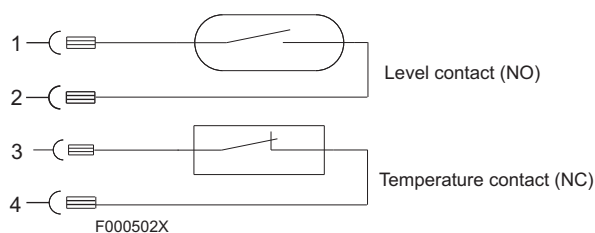

Nivotemp 61-1-TKÖ-..RD-M12

- PSA Peugeot Specification -

Technical Data

Max. operating pressure 1 bar
Max. operating temperature 80 °C
Min. density of fluid 0.8 kg/dm³

Material

Float SK 610 hard PU
Switch tube brass
Flange PA
Stilling tube brass

Level contacts

K10
Function NO
Min. distance of contact 40 mm
Max. Voltage 24 V
Max. current 1.0 A
Max. contact load 10 VA

Temperature contacts

Max. voltage 24 V
Max. current 2.5 A
Contact load 100 VA
Hysteresis 10 K ± 3 K
Switch point TKÖ-60 = 60 °C NC
TKÖ-70 = 70 °C NC

Connector

male plug M12 (4 pol.)
female plug not in
scope of delivery

Protection class IP67 (with female plug fixed)

Wiring diagram

All figures at empty reservoir

Order information

Type	Part No.	L	L1	Temperature
61-1-TKÖ-70RD-M12-V1	10113099	370 mm	200 mm NO *	70 °C NC *
61-1-TKÖ-70RD-M12-V2	10113199	370 mm	300 mm NO *	70 °C NC *
61-1-TKÖ-60RD-M12-V3	10190199	370 mm	300 mm NO *	60 °C NC *

* NO = normally open, NC = normally closed

Accessories

Part No. 9144050018 Connecting cable M12x1 with 1 x 5 pole M12 plug cable length: 3.0 m

we reserve the right to amend specifications