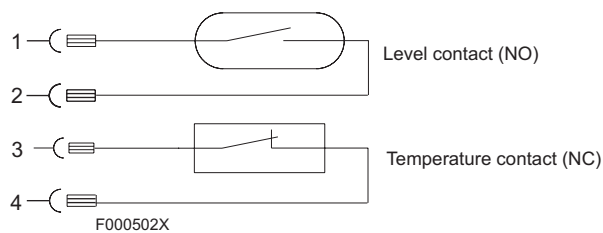

Nivotemp 61-1-TKÖ-..RD-M12-VA

- PSA Peugeot Specification -

Technical Data

Operating pressure max. 1 bar
Operating temperature max. 80 °C
Spec. gravity of float min. 0.8 kg/dm³

Material

Float SK 221 1.4571
Switch tube 1.4571
Flange PA
Stilling tube 1.4571

Level contacts

K10
Function NO
Min. distance of contact 40 mm
Max. Voltage 24 V
Max. current 1.0 A
Contact load 10 VA

Temperature contacts

Max. voltage 24 V
Max. current 2.5 A
Contact load 100 VA
Hysteresis 10 K ± 3 K
Switch point TKÖ-70 = 70 °C NC

Connector

male plug M12 x 1 (4 pol.)
female plug not in scope of delivery
Protection class IP67 (with female plug fixed)

Wiring diagram

All figures at empty reservoir

Order Information

Type	Part No.	L	L1	Temperature
61-1-TKÖ-70RD-M12-VA1	10213099	370 mm	200 mm NO	70 °C NC
61-1-TKÖ-70RD-M12-VA2	10213199	370 mm	300 mm NO	70 °C NC

Accessories

Part No. 9144050018 Connecting cable M12x1 with 1 x 5 pole M12 plug cable length: 3.0 m

we reserve the right to amend specifications